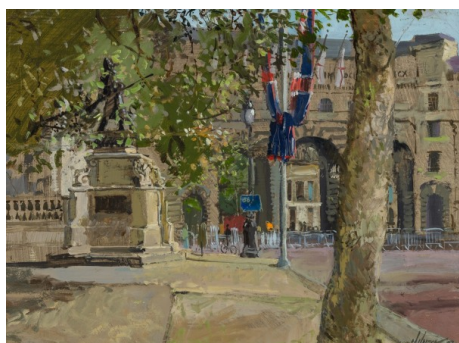

*Late Summer, Russell Square*

Oil on board

12 x 36 "

*Midday, Church of San Giorgio Maggiore*

Oil on board

8 x 10 "

*Midday, Silver Street Bridge, Cambridge*

Oil on board

12 x 16 "

*Outside the Mall Galleries*

Oil on board

12 x 16 "

*Raining, Oxford High Street*

Oil on board

12 x 16 "

*Regent Street, Looking North*