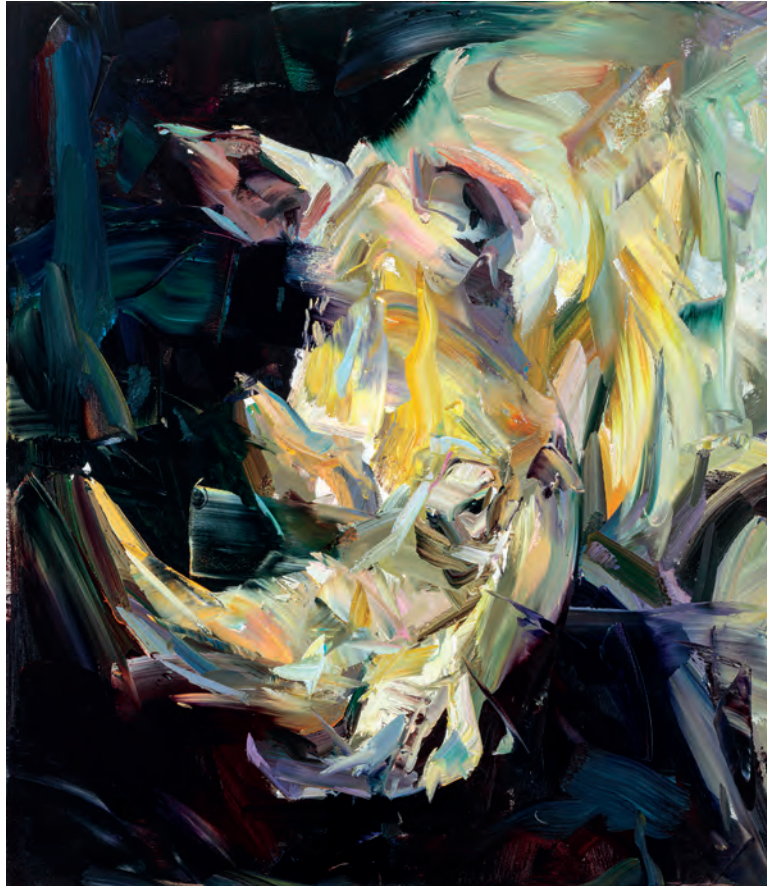

THOMPSON'S
LONDON

WITH TIME:
PAUL WRIGHT

Noble Beast Oil on linen 29 x 26 inches

As We Were Oil on linen
14 x 23 inches

WITH TIME: PAUL WRIGHT

19 March - 4 April 2020

Invitation to the Private View, Wednesday 18 March 6-8pm
RSVP enquiries@thompsonsgallery.co.uk