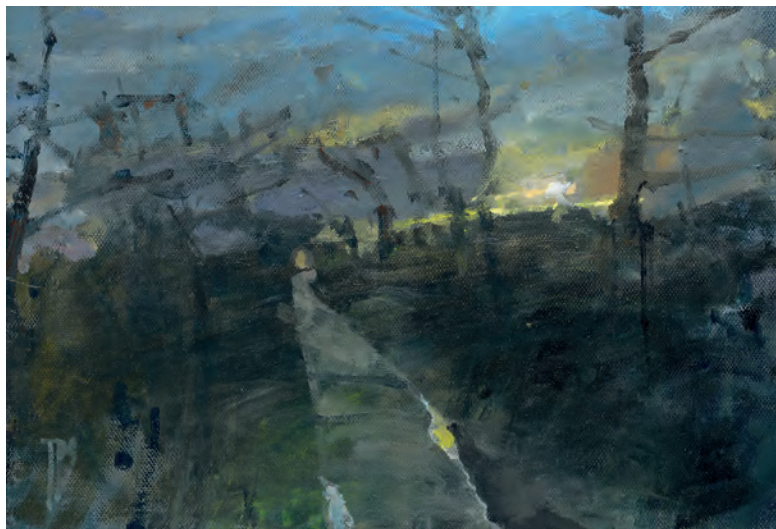

TOM STEVENSON ROI *Winter Afternoon in the Lanes* Oil on canvas 8 x 11.5 inches