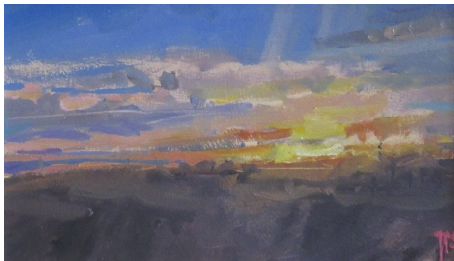

**Tom Stevenson ROI**

*Sunset from a Hill Fort*

Oil on board

5 x 8.5 "

**Tom Stevenson ROI**

*Winter Afternoon in the Lanes*

Oil on canvas

8 x 11.5 "