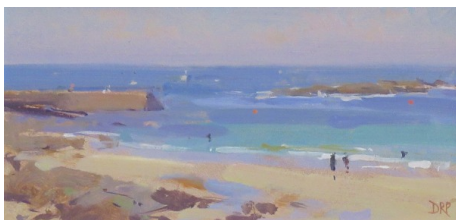

**David Pilgrim ROI**

*Old Harbour, Newquay*

Oil on board

10 x 12"

**David Pilgrim ROI**

*Raking Shadows, Windmill Lane, Dunchurch*

Oil on board

14 x 18"

**David Pilgrim ROI**

*Sennen Jetty*

Oil on board

5 x 10"

**Adam Ralston ROI**

*Morning Sun*

Oil on board

16 x 12 "