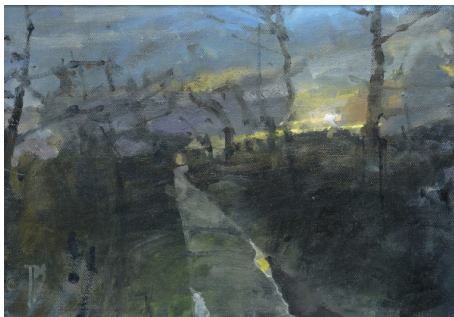

**Tom Stevenson ROI**

*Sunset from a Hill Fort*

Oil on board

5 x 8.5 "

**Tom Stevenson ROI**

*Winter Afternoon in the Lanes*

Oil on canvas

8 x 11.5 "