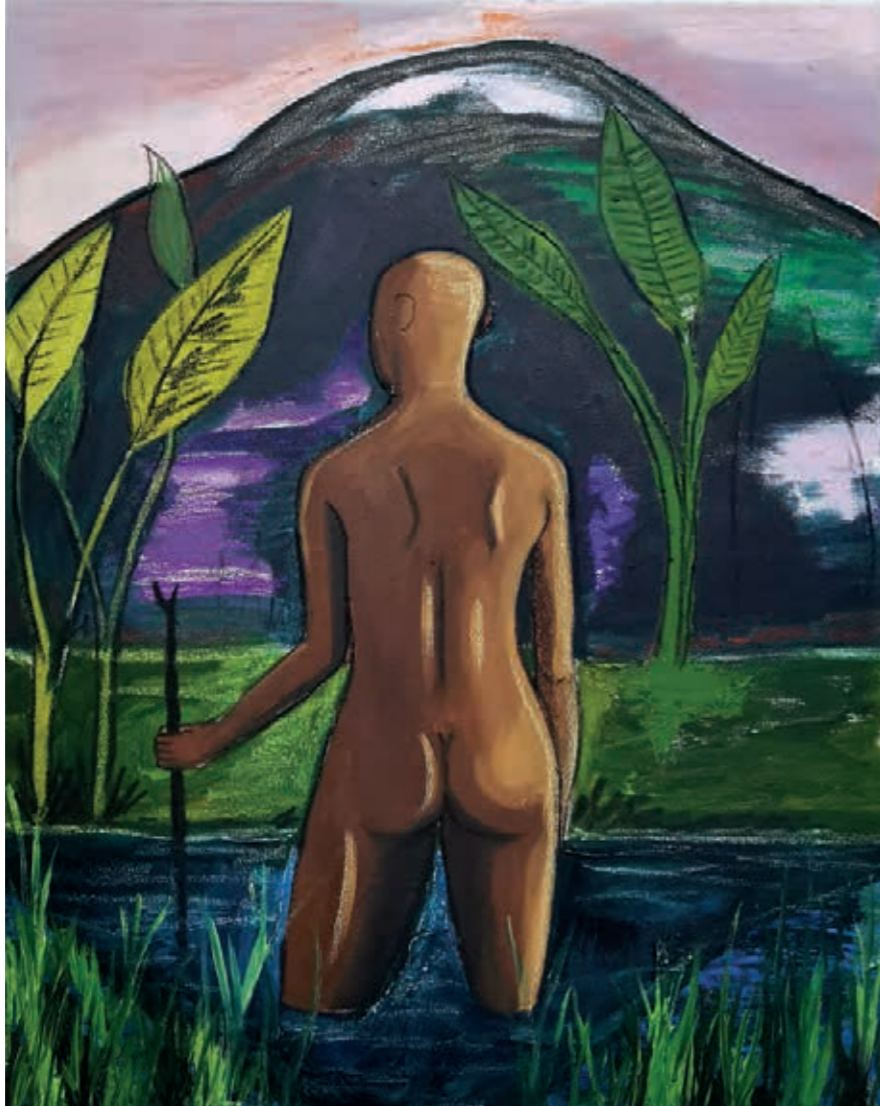

KEMI ONABULE

At Peace Oil, pastel on paper 20 x 16 inches