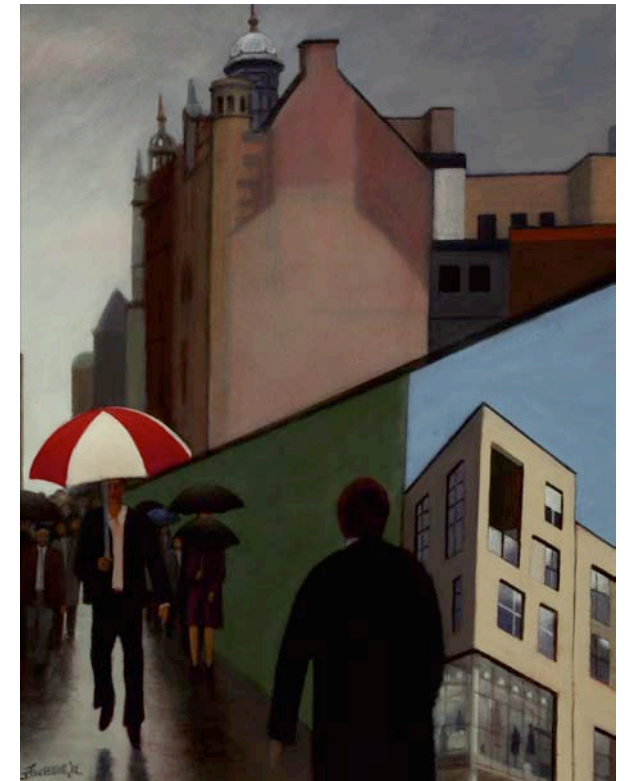

James Tweedie