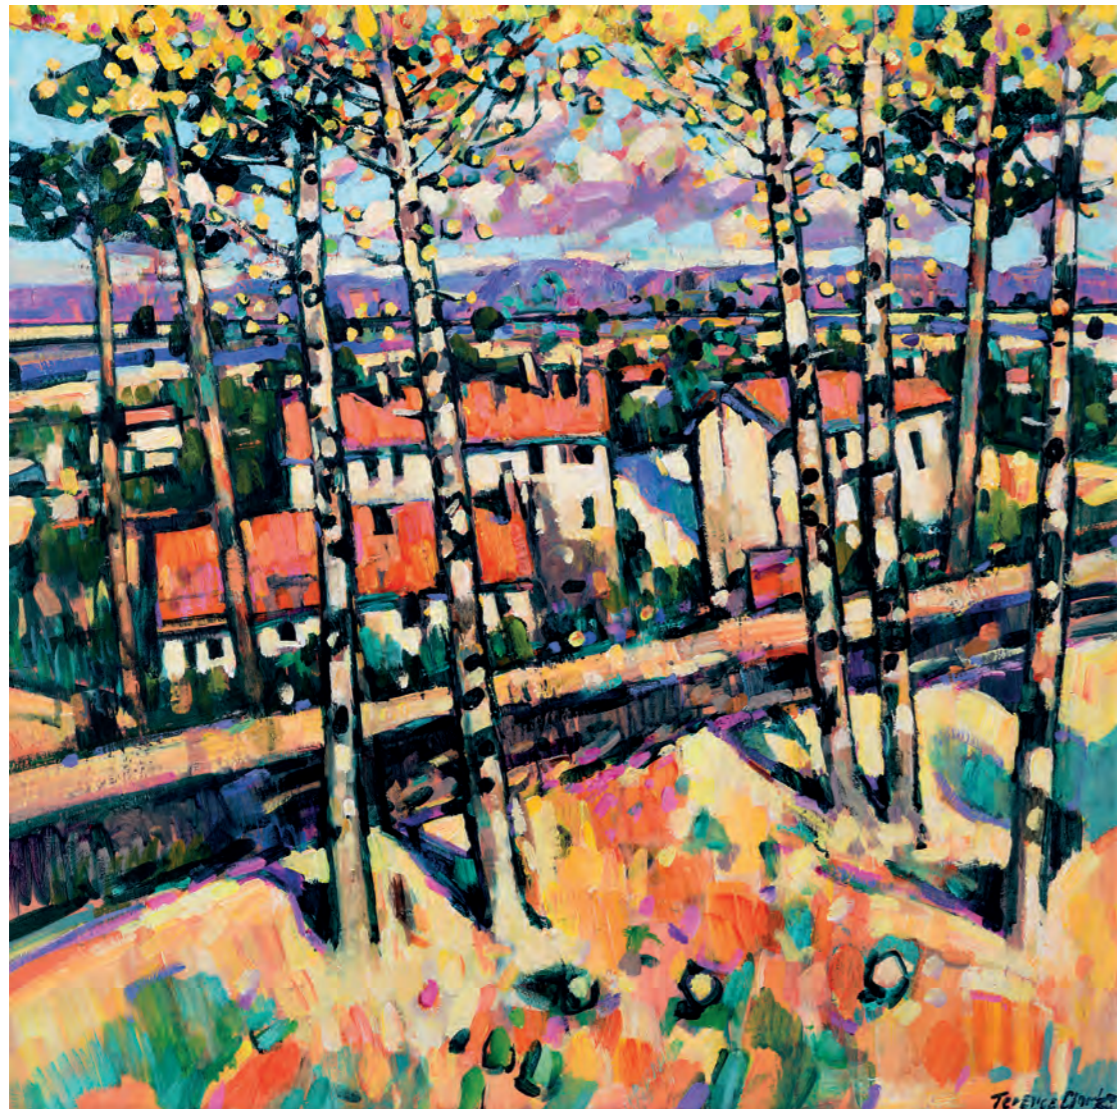

TERENCE CLARKE

Spanish Houses at Orihuela Acrylic on canvas 24 x 24 inches