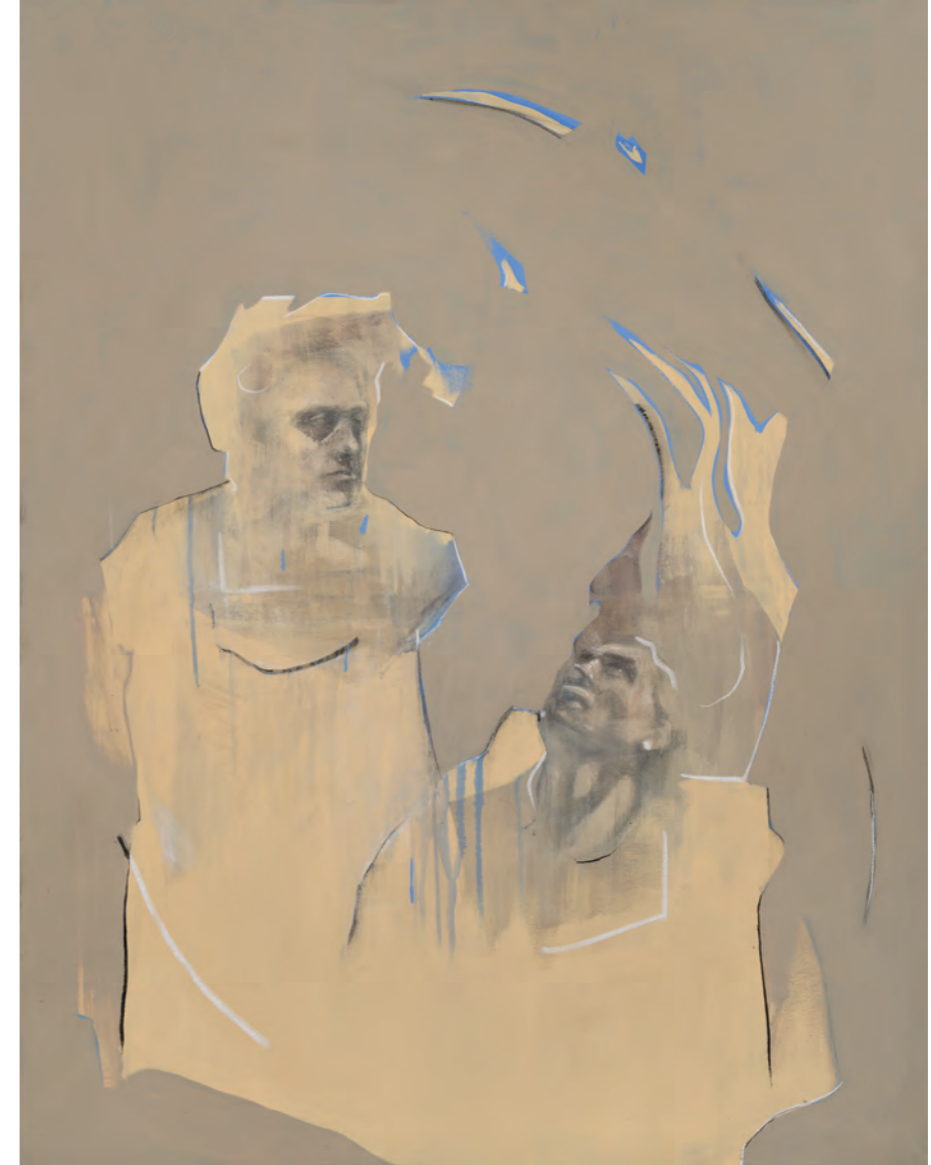

Oh What an Effort it is to Love You as I Do
Collage and oil 15.5 x 15.5 inches

Red and Black Crescents
Collage and oil 15.5 x 15.5 inches

DARREN LYNDE MANN

She Hangs the Moon Oil on canvas 51 x 40 inches