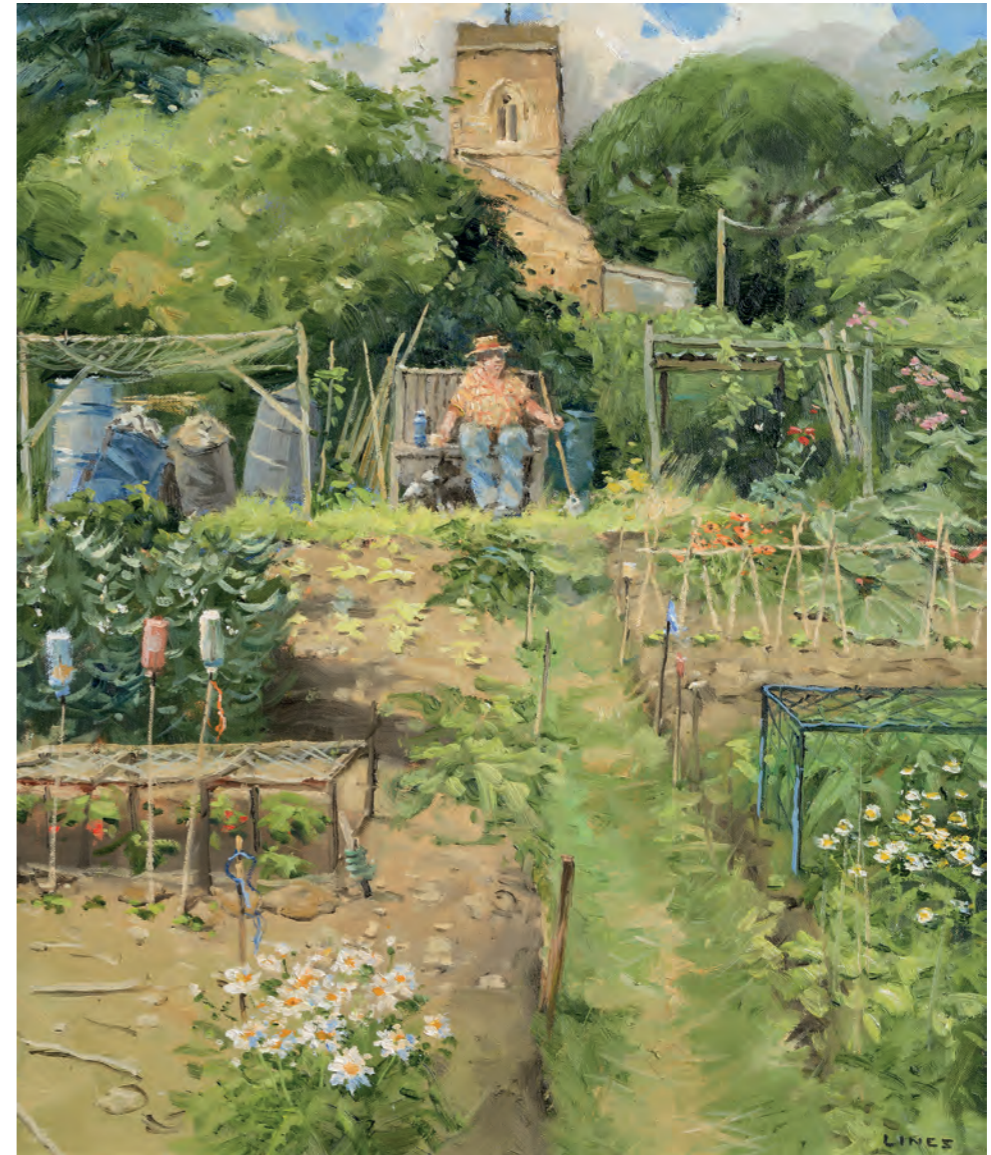

Punch and Judy, Aldeburgh Acrylic on canvas 22 x 26 inches

SIMEON STAFFORD

The South Lookout Oil on board 16 x 20 inches

Fish for Sale Oil on board 16 x 20 inches

JOHN LINES RBSA RSMA KAS

Cabbage White Butterfly Watcher Oil on canvas 18 x 16 inches

CAROLINE BAILEY RSW

Summer Flowers and Mountains Mixed media 30 x 30 inches

CHRIS BUCK

Dogs in the Moonlight, API
Bronze on slate 16 x 14 x 3 inches

What to Remember When Waking Soft pastel on paper 28.5 x 29 inches