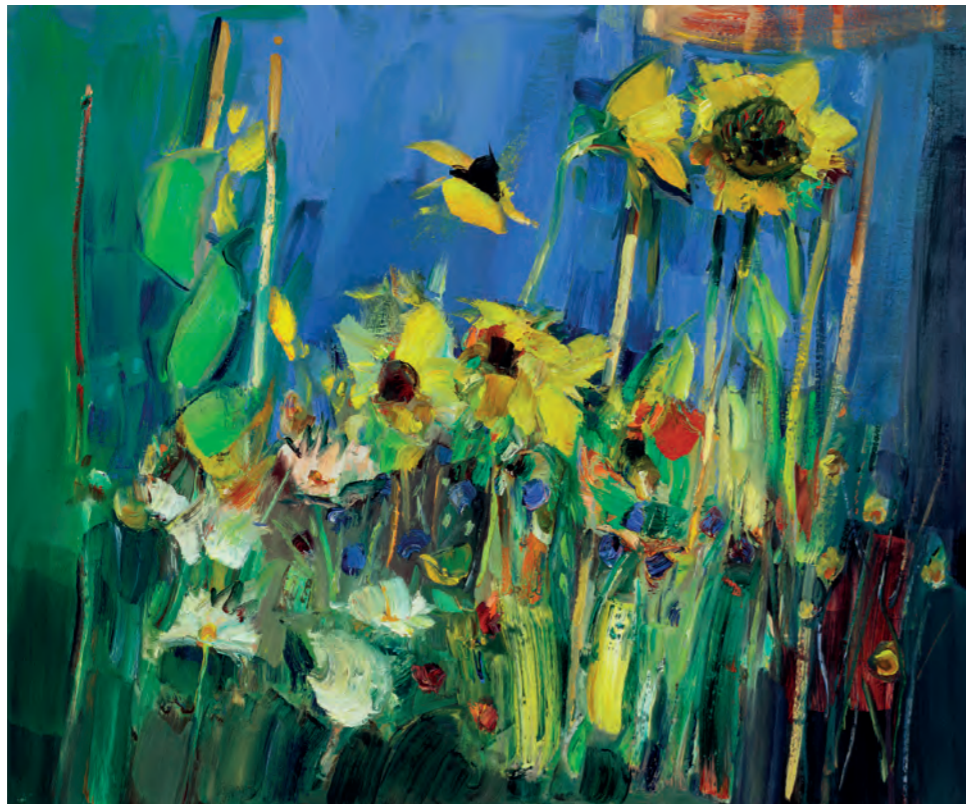

THOMPSON'S  
LONDON

**JAMES FULLARTON  
SHELTER-IN-PAINT**

**20TH ANNIVERSARY EXHIBITION**

*Sunflowers* Oil 36 x 30 inches

This exhibition's title points to the most pivotal year history has seen in a generation, an oil painter's manifestation of the 'work from home' mandate.

Always finding inspiration from life, Fullarton brings his bountiful palette and expressive strokes to every surface, articulating a kaleidoscope of colours in leaves, branches, sheds.

Every composition seizes upon the opportunity to quite literally explore one's own backyard – a universe all its own, interactions legally enforced. James' garden was already an apt place to turn, being a keen gardener. The green space provides a perennial source of inspiration but organically grew to the focus of this show.