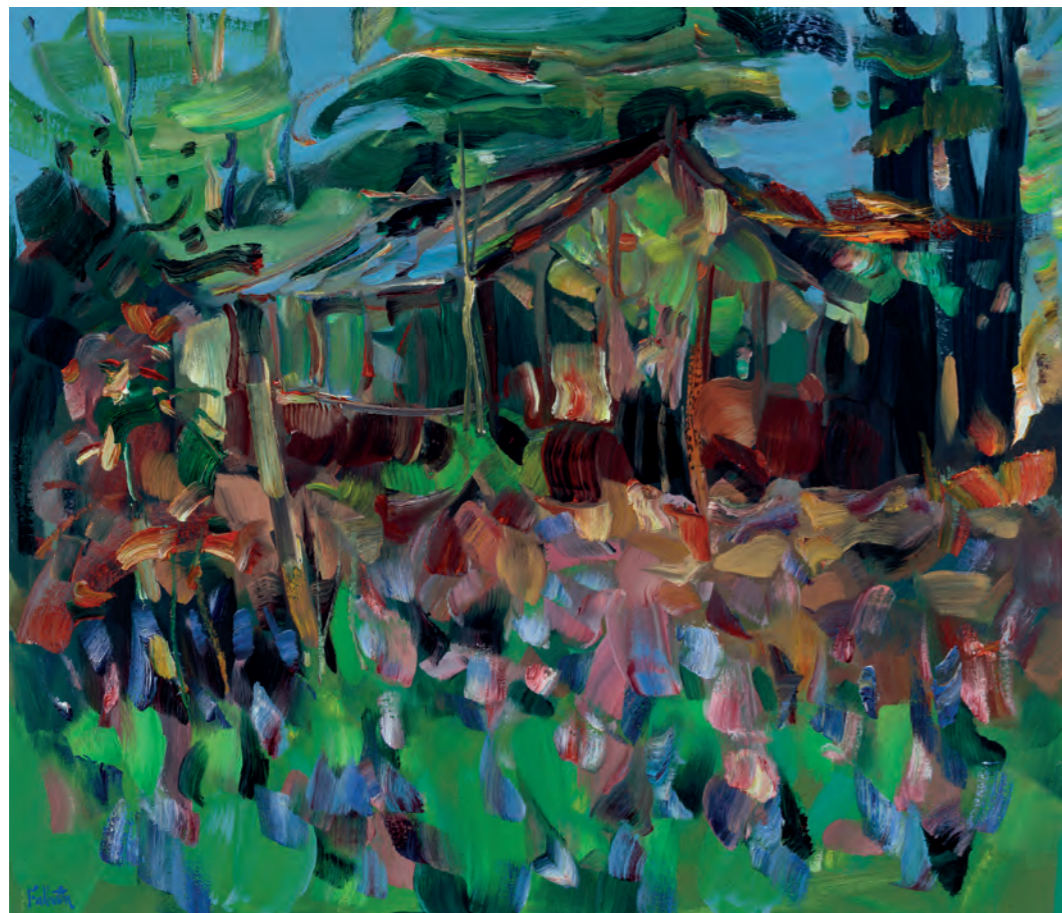

This exhibition's title points to the most pivotal year history has seen in a generation, an oil painter's manifestation of the 'work from home' mandate.

Always finding inspiration from life, Fullarton brings his bountiful palette and expressive strokes to every surface, articulating a kaleidoscope of colours in leaves, branches, sheds.

Every composition seizes upon the opportunity to quite literally explore one's own backyard – a universe all its own, interactions legally enforced. James' garden was already an apt place to turn, being a keen gardener. The green space provides a perennial source of inspiration but organically grew to the focus of this show.

*Summer Greenhouse* Oil 26 x 24 inches

*Pink Poppies* Oil 24 x 20 inches

*Trees in the Garden* Oil 14 x 10 inches

*Spring* Oil 42 x 36 inches

*Marguerites on Blue* Oil 42 x 36 inches

*Clouds Over Garden* Oil 12 x 10 inches

*Sunny Garden* Oil 12 x 10 inches

*Red and White Poppies* Oil 26 x 24 inches

*Garden - Evening* Oil 30 x 26 inches

*In the Garden* Oil 30 x 26 inches

*Cherry Blossom and Bluebells* Oil 42 x 36 inches

*Study of Marguerites* Oil 20 x 16 inches