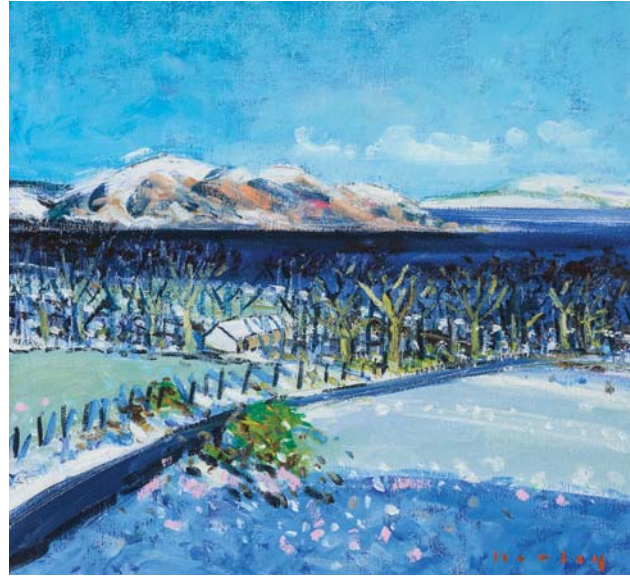

Scottish Colour Oil on canvas 20 x 30 inches

Summer Purple, Ardnamurchan Oil on canvas 24 x 30 inches

Sound of Iona with Ben More and Mull Oil on canvas 20 x 24 inches

Evening Light Oil on canvas 20 x 30 inches

Snow and Sunshine, Campbeltown Road Oil on canvas 12 x 13 inches

Snow Flurry Oil on canvas 12 x 13 inches

Raised Beaches Oil on canvas 20 x 30 inches

Fresh Blue Lobster Oil on canvas 18 x 20 inches

Mussels and Scallops with Lemons and Limes Oil on canvas 18 x 20 inches